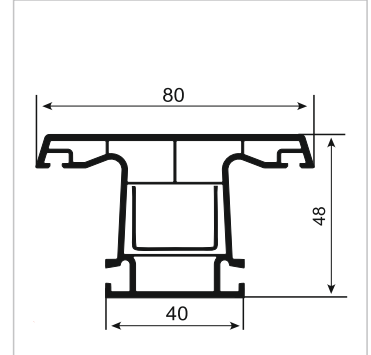

S007 Sürme Kanat İçİ Orta Kayıt
Sliding Mullion Sash Profile