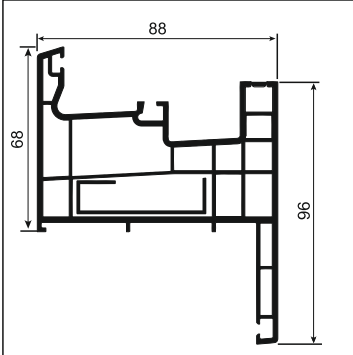

S019 İçten Sineklikli Çiftli Kasa
Frame Profile With Fly Screen Double Rail From Inside

S020 Kapı Kanat Profili
Door Sliding Sash Profile

S001 Çiftli Kasa Profili
Frame Profile Double Rail

S002 Pervazlı Çiftli Kasa Profili
Frame Profile Double Rail With Sil

S003 Sineklikli Çiftli Pervazlı Kasa
Frame Profile With Fly Screen With Sill Double Rail

S013 Sineklikli Çiftli Kasa
Frame Profile With Fly Screen Double Rail

S012 Tekli Pervazlı Kasa
Frame Profile Single Rail With Sil