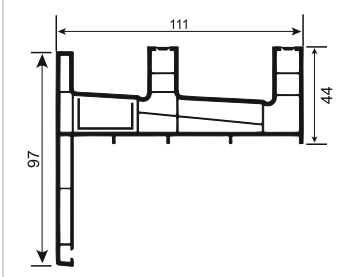

S017 İçten Pervazlı Sineklikli Çiftli Kasa
Frame Profile Double Rail With Fly Screen From Inside