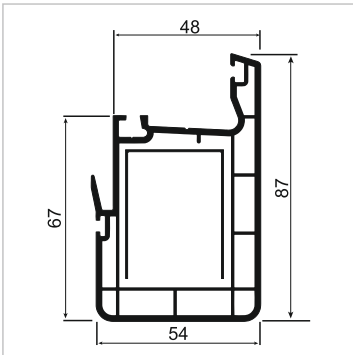

S015 Kilitli Orta Kayıt
Sliding Mullion Profile Single Rail