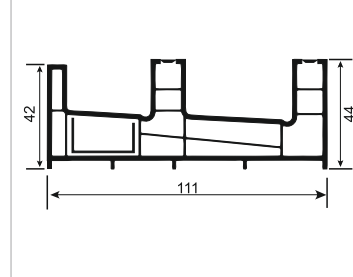

YAGMURPEN

Sürme
seri

S017 İçten Pervazlı Sineklikli Çiftli Kasa
Frame Profile Double Rail With Fly Screen From Inside

S018 Dıştan Pervazlı Sineklikli Çiftli Kasa
Frame Profile Double Rail With Fly Screen From Outside