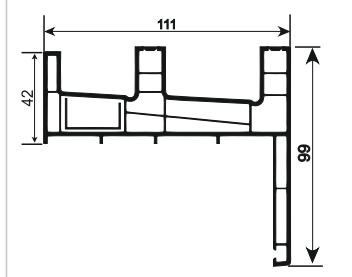

S018 Dıştan Pervazlı Sineklikli Çiftli Kasa
Frame Profile Double Rail With Fly Screen From Outside