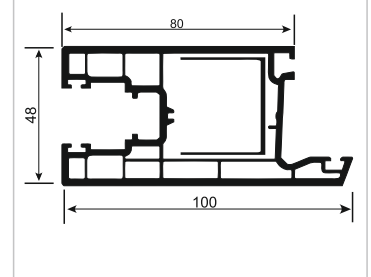

S020 Kapı Kanat Profili
Door Sliding Sash Profile