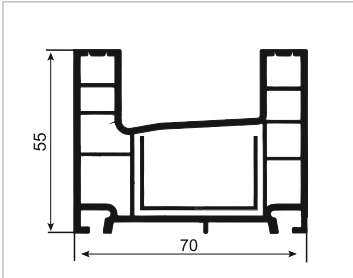

S001 Çiftli Kasa Profili
Frame Profile Double Rail