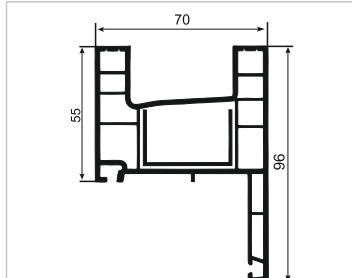

S002 Pervazlı Çiftli Kasa Profili
Frame Profile Double Rail With Sil